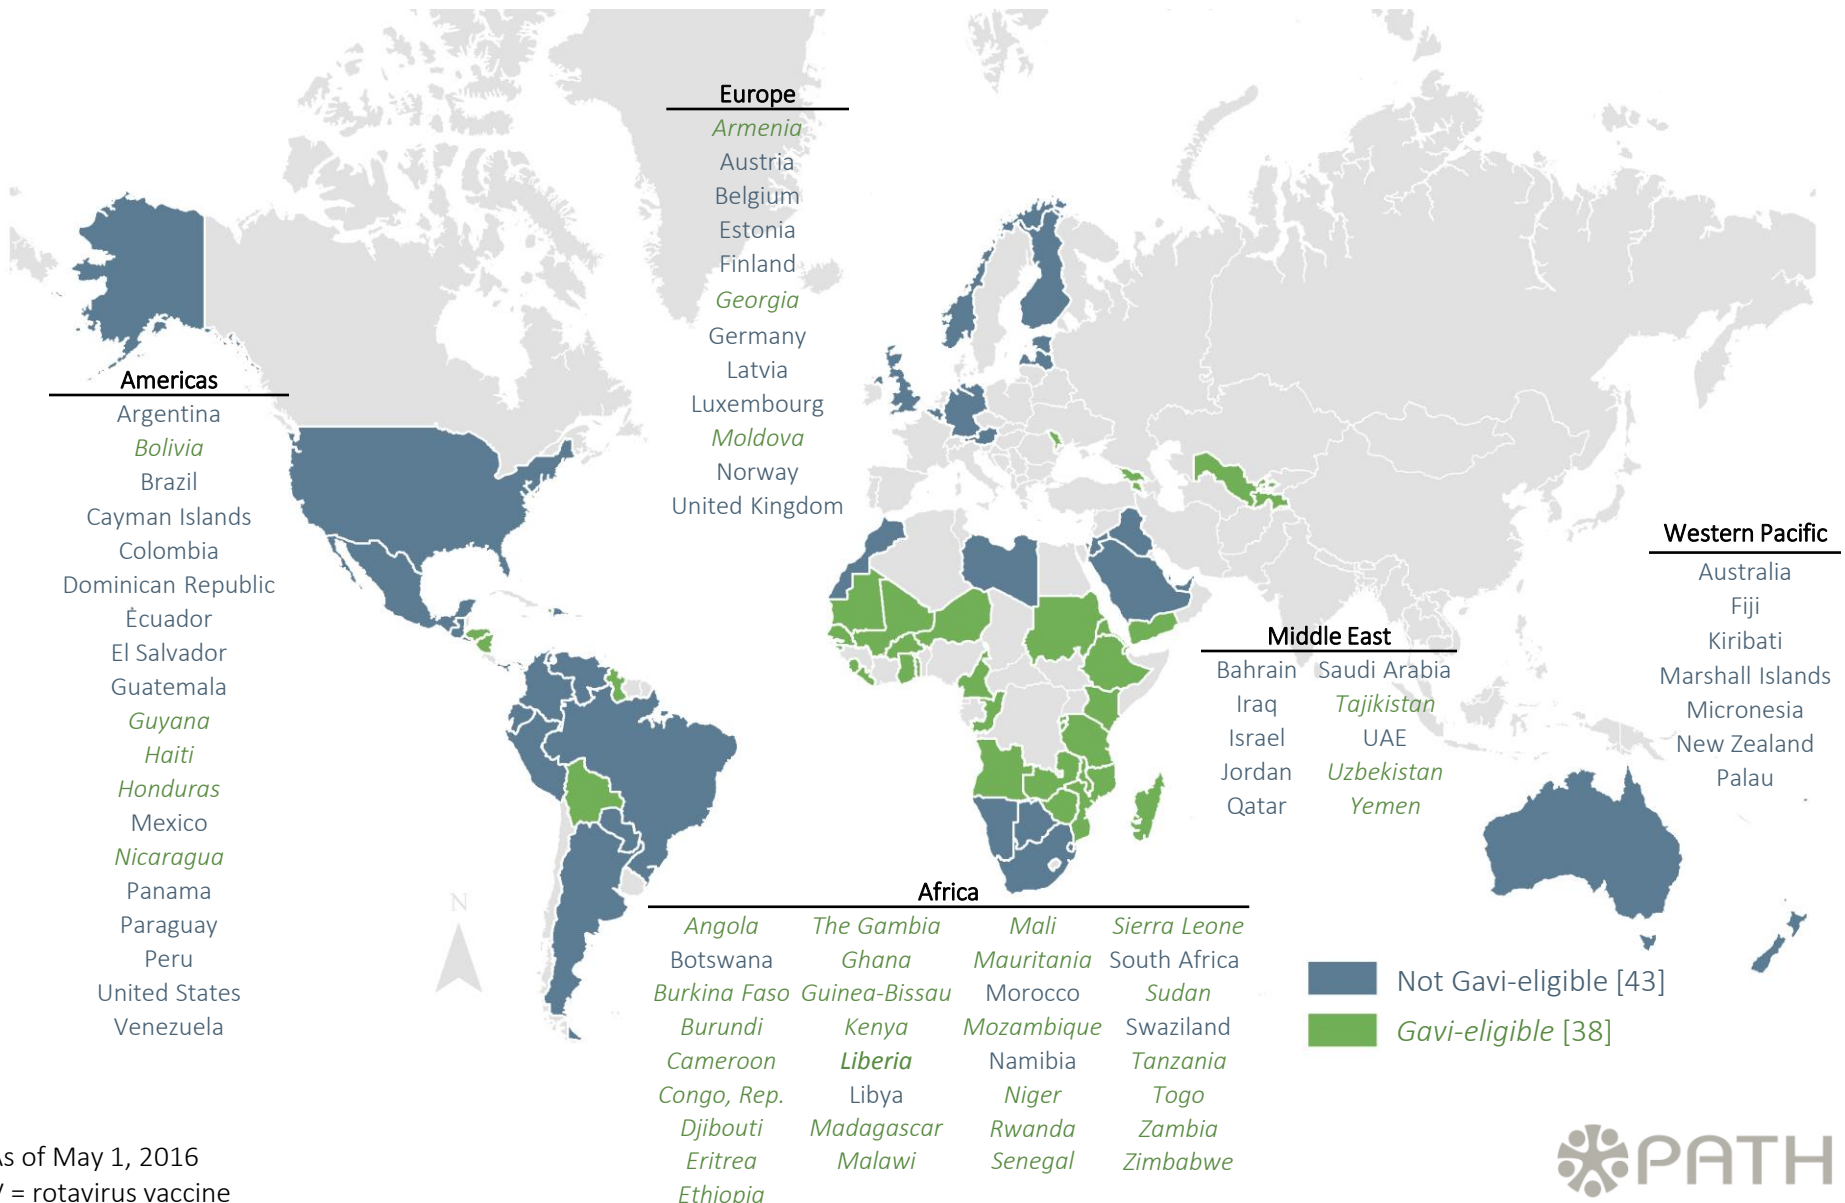

National RV introductions by geographic region: 81 countries*

National RV introductions by WHO region: 81 countries*

81 countries* have introduced RV nationally

*As of May 1, 2016
RV = rotavirus vaccine