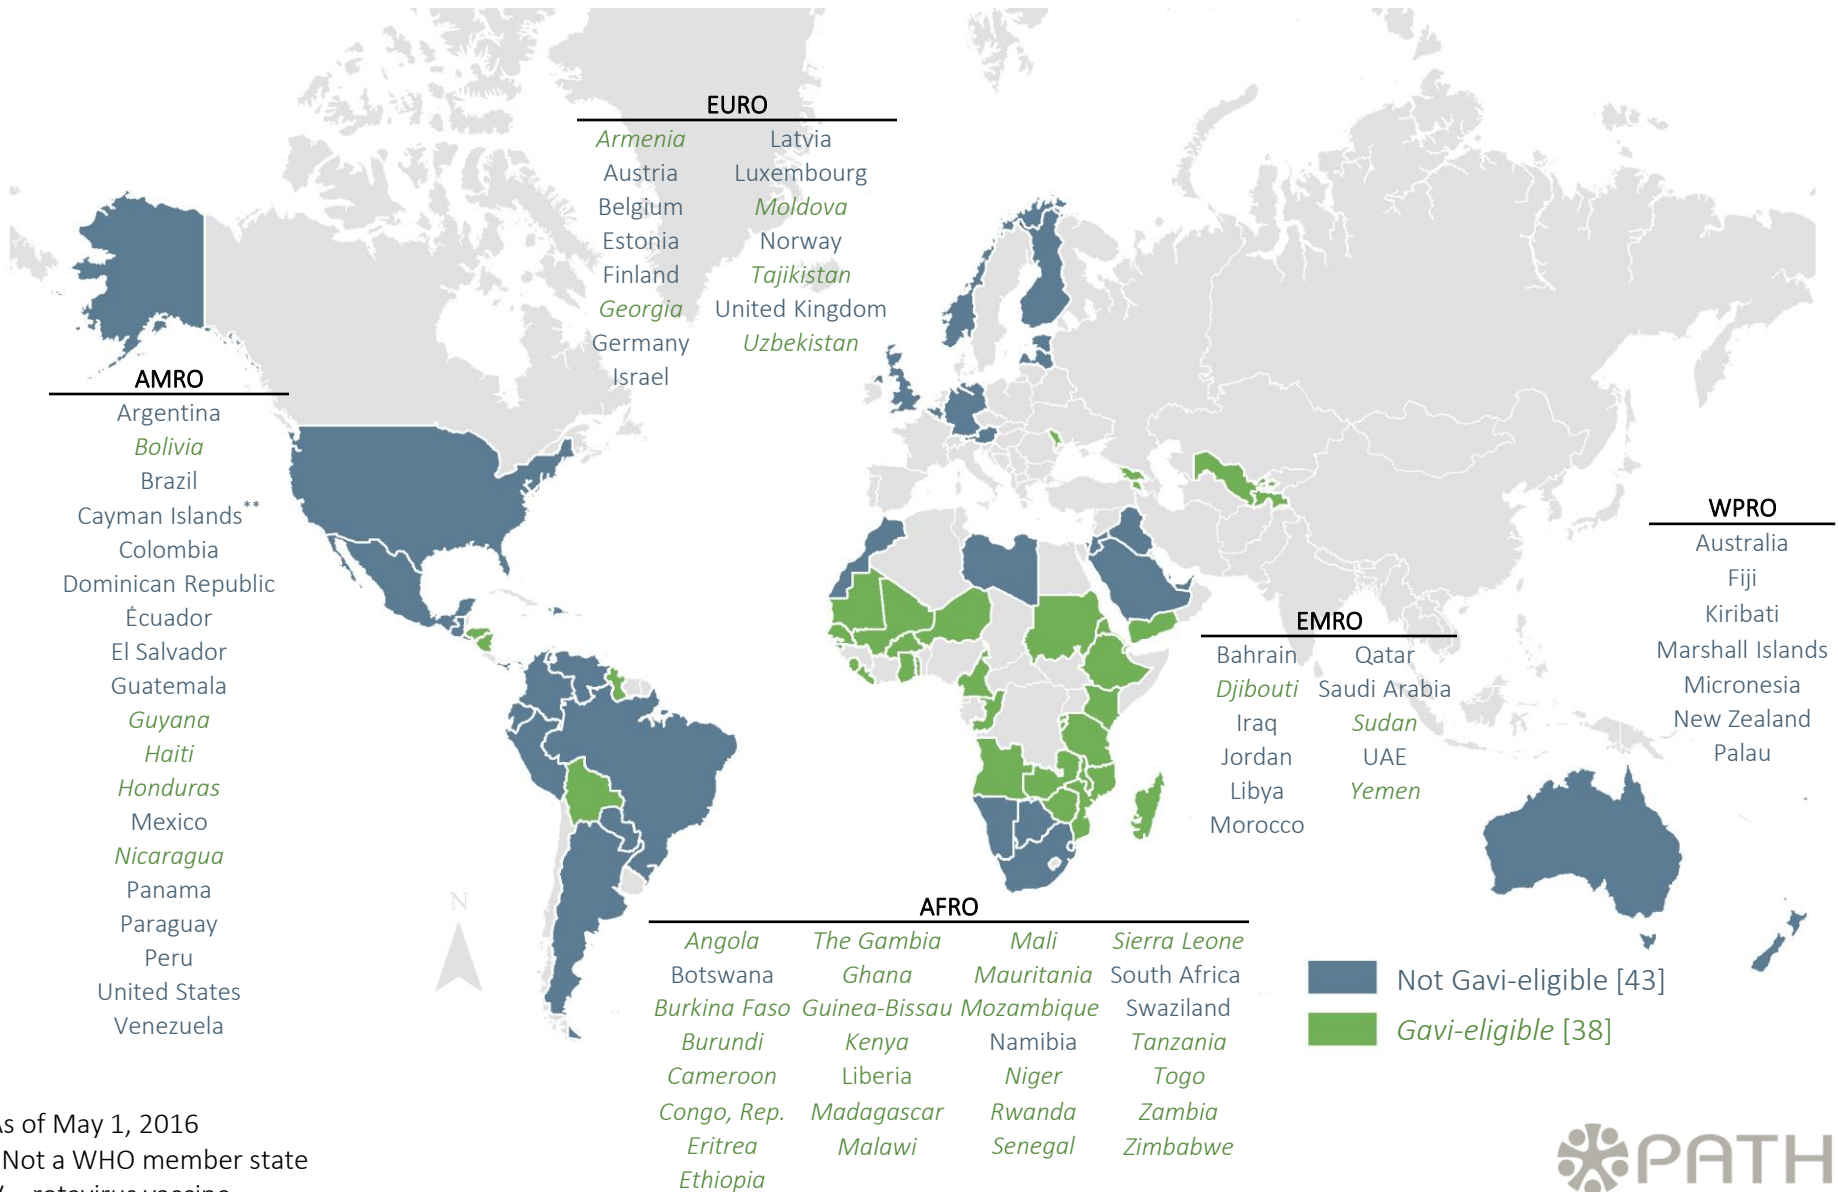

National RV introductions by geographic region: 81 countries*

National RV introductions by WHO region: 81 countries*

81 countries* have introduced RV nationally

*As of May 1, 2016
RV = rotavirus vaccine