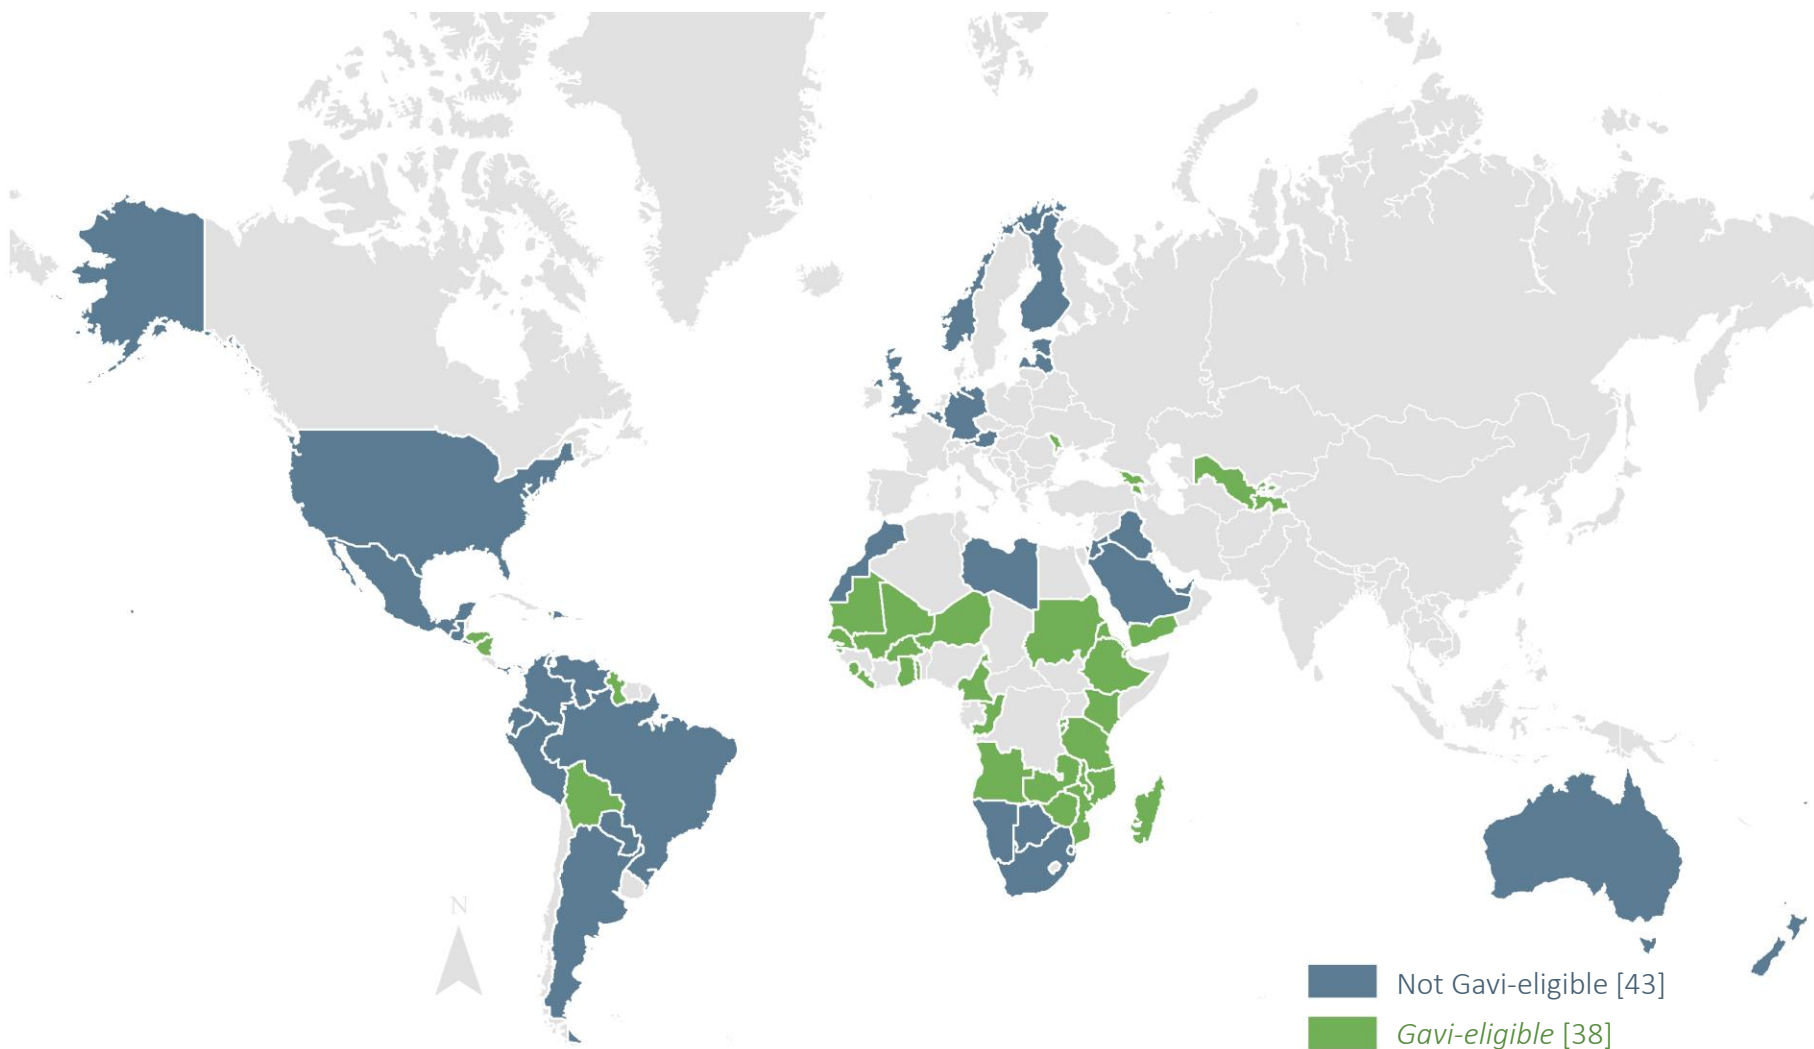

National RV introductions by geographic region: 81 countries*

National RV introductions by WHO region: 81 countries*

81 countries* have introduced RV nationally

*As of May 1, 2016
RV = rotavirus vaccine